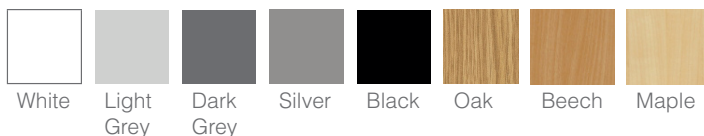

Standard Worktop Finishes

Non-Standard Finishes

We offer a range of non-standard colours and finishes. Many custom colours can be supplied at standard pricing but may incur an additional cost, depending upon your selection.