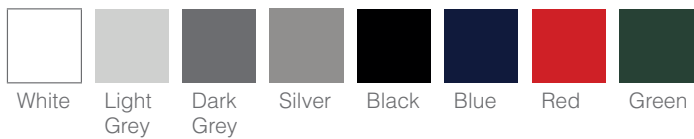

Standard Paint Finishes