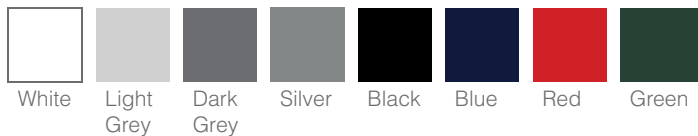

Dimensions

Duet
H: 760mm W: 1340mm D: 750mm

Bespoke width
H: 760mm W: 1100-2000mm D: 750mm

Standard Paint Finishes

Standard Worktop Finishes

Non-Standard Finishes

We offer a range of non-standard colours and finishes. Many custom colours can be supplied at standard pricing but may incur an additional cost, depending upon your selection.