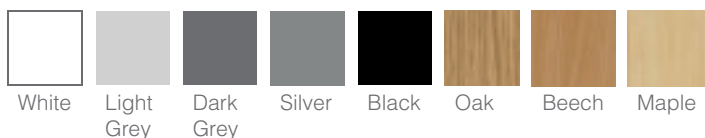

Dimensions

Duet
H: 760mm W: 1340mm D: 750mm

Bespoke width
H: 760mm W: 1100-2000mm D: 750mm

Standard Paint Finishes

Standard Worktop Finishes

Non-Standard Finishes

We offer a range of non-standard colours and finishes. Many custom colours can be supplied at standard pricing but may incur an additional cost, depending upon your selection.