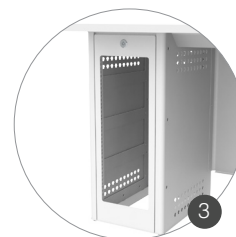

4 U Aperture Full Width
2 U Aperture Half Width