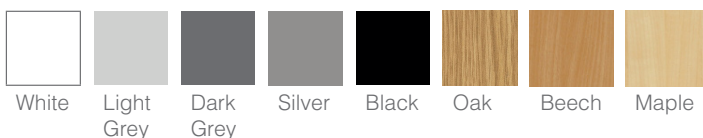

Dimensions

Duet
H: 760mm W: 1340mm D: 750mm

Bespoke width
H: 760mm W: 1100-2000mm D: 750mm

Standard Paint Finishes

Standard Worktop Finishes

Non-Standard Finishes

We offer a range of non-standard colours and finishes. Many custom colours can be supplied at standard pricing but may incur an additional cost, depending upon your selection.