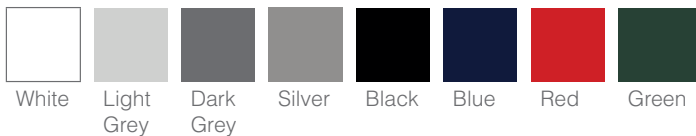

Dimensions

Duet
H: 760mm W: 1340mm D: 750mm

Bespoke width
H: 760mm W: 1100-2000mm D: 750mm

Standard Paint Finishes

Standard Worktop Finishes

Non-Standard Finishes

We offer a range of non-standard colours and finishes. Many custom colours can be supplied at standard pricing but may incur an additional cost, depending upon your selection.