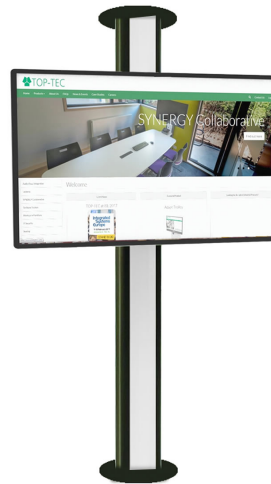

Models

VMMS52U-Y01	52U Y01 bracket
VMMS62U-Y01	62U Y01 bracket
VMMS72U-Y01	72U Y01 bracket
VMMS52U-Y02	52U Y02 bracket
VMMS62U-Y02	62U Y02 bracket
VMMS72U-Y02	72U Y02 bracket
VMMM38U-Y01	Trolley - 38U Y01 Bracket
VMMM38U-Y02	Trolley - 38U Y02 Bracket
VMMMB-Y01A-RK08	Mast cabinet Y01 bracket
VMMMB-Y02A-RK08	Mast cabinet Y02 bracket
VMMB-Y03A-RK08	Mast cabinet Y03 bracket

Included

- Choice of standard paint finishes
- 485 Y01/Y02 bracket included (Y03 on the cabinet)
- Hidden cable management
- Trolley versions are fitted with heavy duty castors

Additional cost

- Range of non-standard colours and finishes
- 8U media rack unit
- Glass or wooden equipment shelf
- Short throw projector mount
- Steel frame anti-shatter screen covers
- Security tether kits
- 6 or 10 gang power sockets

Dimensions

Wall mounted 52U		
H: 2322mm	W: 380mm	D: 250mm
MediaMast 62U		
H: 2767mm	W: 380mm	D: 250mm
MediaMast 72U		
H: 3212mm	W: 380mm	D: 250mm
MediaMast Trolley		
H: 1840mm	W: 945mm	D: 715mm
MediaMast Cabinet		
H: 1840mm	W: 945mm	D: 715mm

MEDIAMAST