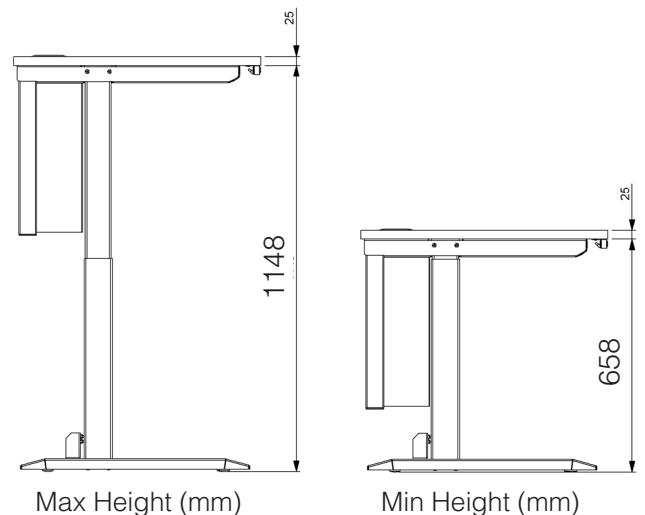

Features

- Desk height adjustable from 720mm to 1210mm
- Electric height adjustment with quiet motorized function
- Optional computer cage protects ICT devices against theft
- Worktops are supplied with a depth of 25mm to 40mm
- Steel construction

Models

Height Adjustable Desk

DHA

Included

- Electrically height adjustable
- Choice of standard paint and worktop finishes
- Choice of width and depth to suit your space

Additional cost

- Computer cage to customer specification - choice of left or right hand fitting on single desk model
- Desktop machining service
- Non standard colours and worktop finishes
- A range of power modules with USB, 3-pin socket and other inputs

Dimensions

Customise the size of your HA Desks by selecting any combination from the list below

Widths:	Depths:
800mm	600mm
900mm	650mm
1000mm	700mm
1100mm	750mm
1200mm	800mm
1400mm	850mm
1500mm	900mm
1600mm	
1800mm	
2000mm	
2400mm	