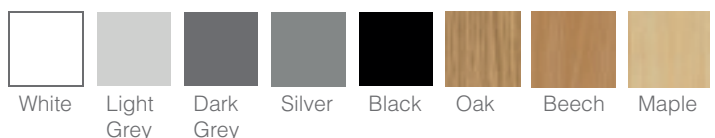

Additional cost

- Control panel housing
- Visualiser housing
- Desktop machining
- Writing surface inlay
- Vinyl branding
- Wooden/coloured side panels

Dimensions

Standard & Deluxe

Mono		
H: 950mm	W: 1000mm	D: 770mm
Mono 1250		
H: 950mm	W: 1250mm	D: 770mm
Mono 1500		
H: 950mm	W: 1500mm	D: 770mm
Duplex		
H: 950mm	W: 1500mm	D: 770mm

For further information about our solutions and to discuss your individual requirements please contact a member of the TOP-TEC team.

Standard Paint Finishes

Standard Worktop Finishes

Non-Standard Finishes