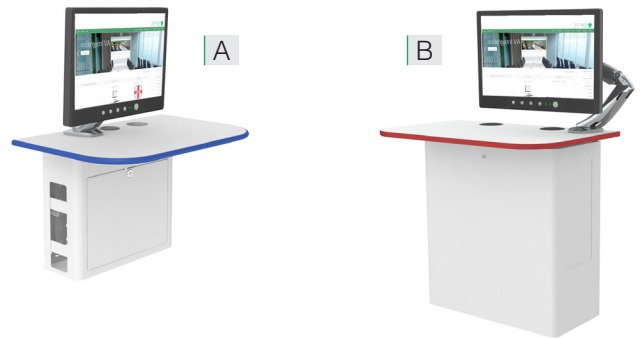

w/ removable panel enabling easy access for maintenance