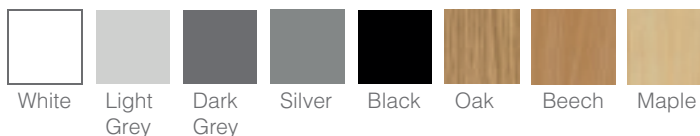

Standard Paint Finishes

Standard Worktop Finishes

Non-Standard Finishes

We offer a range of non-standard colours and finishes. Many custom colours can be supplied at standard pricing but may incur an additional cost, depending upon your selection.