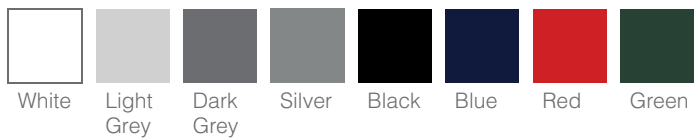

Models

Mono	R1LI6U08-675
Mono+	R1LI6U08-120

Included

- Choice of standard paint finishes
- Choice of standard worktop & edge banding finishes
- 16U/5U rack space
- Six gang power socket
- Concealed castors

Additional cost

- Control panel housing
- Visualiser housing
- Desktop machining
- Vinyl branding
- Articulated monitor arm

Dimensions

Mono+			
H: 900mm	W: 675mm	D: 450mm	
Mono++			
H: 900mm	W: 1200mm	D: 560mm	

Standard Paint Finishes