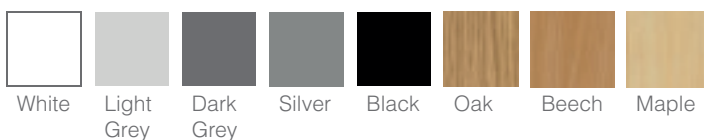

Benefits

- Inlaid writing surface allows you to effectively display content through projection equipment.
- Modular design - easier for installation

Models

Mono	A1MF / A1MA
Duo	A1DOF / A1DOA

Included

- Choice of standard paint finishes
- Choice of standard worktop & edge banding finishes
- 16U or 32U rack space
- Illuminated branding
- Articulated monitor arm
- Left or right hand
- Worktops are supplied with a depth of 25mm to 40mm

Additional cost

- Control panel housing
- Visualiser housing
- Castors
- Desktop machining
- Writing surface inlay

Dimensions (Flat & Angled)

Mono

H: 740 - 1080mm W: 1400mm D: 800mm

Duo

H: 740 - 1080mm W: 2200mm D: 800mm

Standard Paint Finishes

Standard Worktop Finishes

Non-Standard Finishes

We offer a range of non-standard colours and finishes. Many custom colours can be supplied at standard pricing but may incur an additional cost, depending upon your selection.