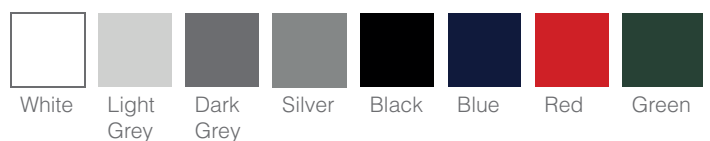

Models

QUAD 4	SY3QD04-730/990
QUAD 5	SY3QD05-730/990
QUAD 6	SY3QD06-730/990
QUAD 8	SY3QD08-730/990
QUAD 10	SY3QD10-730
QUAD 16	SY3QD16-730
QUAD 20	SY3QD20-730

Included

- Choice of standard paint finishes
- Choice of standard worktop finishes
- PC cage
- Data connections
- Screen mount
- Standing or seated option

Standard Paint Finishes

Standard Worktop Finishes

Non-Standard Finishes

We offer a range of non-standard colours and finishes. Many custom colours can be supplied at standard pricing but may incur an additional cost, depending upon your selection.