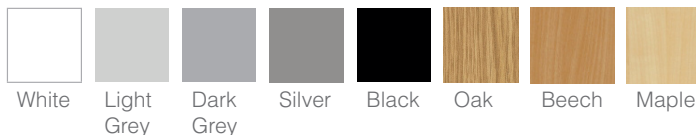

- Extra USB ports
- Auxiliary input ports

Dimensions

All-In-One & USFF

H: 810mm W: 586mm D: 300mm

Standard Paint Finishes

Standard Worktop Finishes

Non-Standard Finishes

We offer a range of non-standard colours and finishes. Many custom colours can be supplied at standard pricing but may incur an additional cost, depending upon your selection.