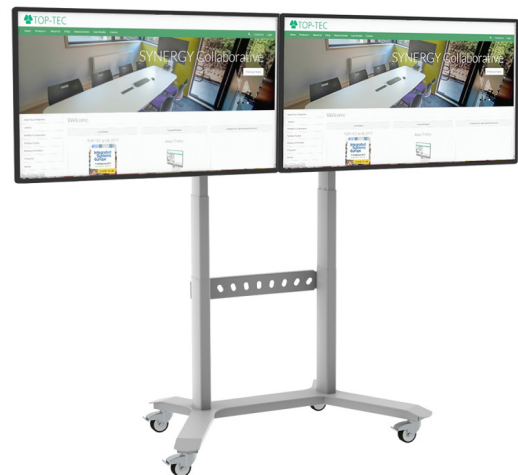

Models

Standard Trolley (23" - 37")	LDJ01
Standard Trolley (37" - 60")	LDJ02
Heavy Duty Trolley (37" - 60")	LDHDJL02
Dual Screen Trolley	LDHD-TWIN

Included

- Choice of standard paint finishes
- Includes either J-LITE01 or J-LITE02 depending on screen size
- Heavy duty castors
- Supports up to 60" screens
- Remote control for HA mechanism

Additional cost

- Range of non-standard paint finishes
- Castor upgrade
- Wooden/glass equipment shelf
- Cable tether kit
- Spare remote
- Protective screen cover
- Speaker shelves

Dimensions

Standard trolley / Standard dual screen trolley (J-LITE01)

W: 1150mm   D: 740mm

H: 900 - 1580mm

Standard trolley (J-LITE02)

W: 1150mm   D: 740mm

H: 1000 - 1680mm

Heavy duty trolley (J-LITE02)

W: 1350mm   D: 740mm

H: 1015 - 1690mm