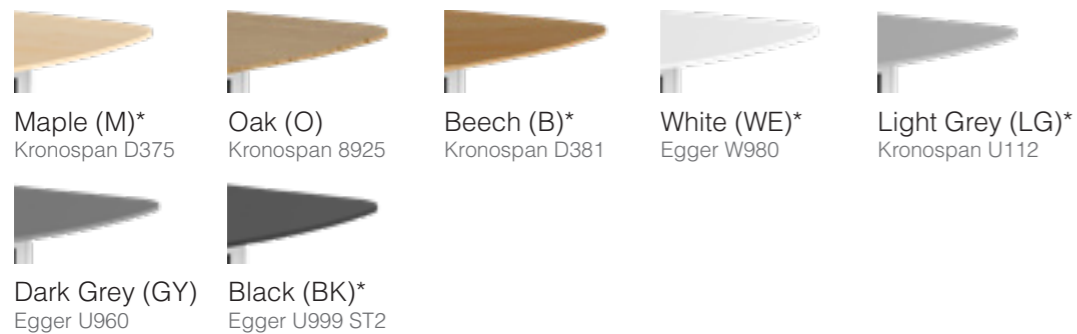

Audio Visual Lecterns

What colour would you like?

If your colour is not shown please ask, we may still be able to provide it without additional cost.

Metalwork

Standard Finishes:

Non-standard Finishes (POA):

Worktop & Edge Banding Worktops are supplied between 25-40mm

Group 1 - MDF: Included/Standard

Group 2 - Laminate: Additional cost

Group 3 - Laminate: Additional cost

*Antibacterial Worktops

Egger worktops are tested according to the internationally recognised ISO 22196:2011, this standard measures the reduction in bacteria over a 24 hour period. Edge banding is not included in the certification.

OR