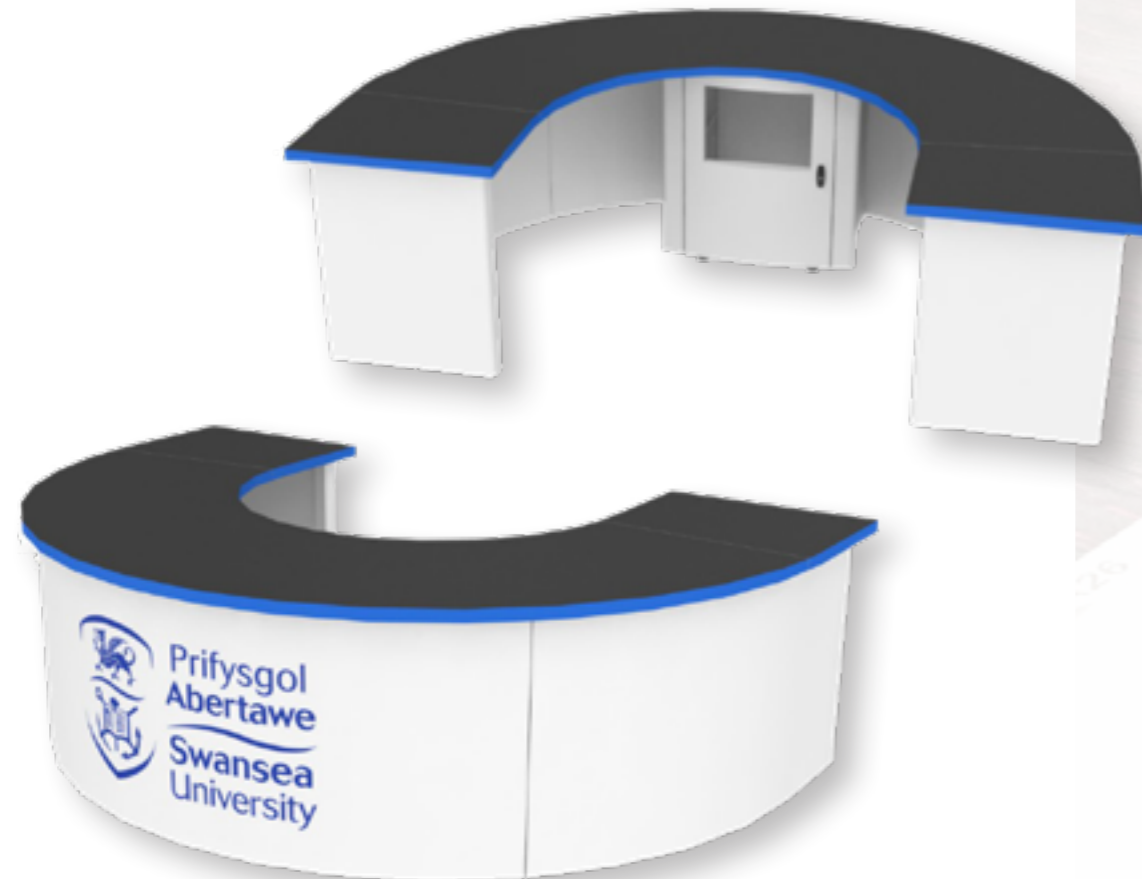

As we design and manufacture all of our products in-house, we are able to provide a unique level of customisation to ensure that your requirements can be met in full.

This may include adapting our mounting equipment to fit your specific device, integrating your brand into our products, or configuring our furniture for your specific IT or AV needs.

If you have an unusual or non-standard requirement, call our advisers on **+44 (0)121 783 3838** and we will do our best to create a solution that fits your needs.