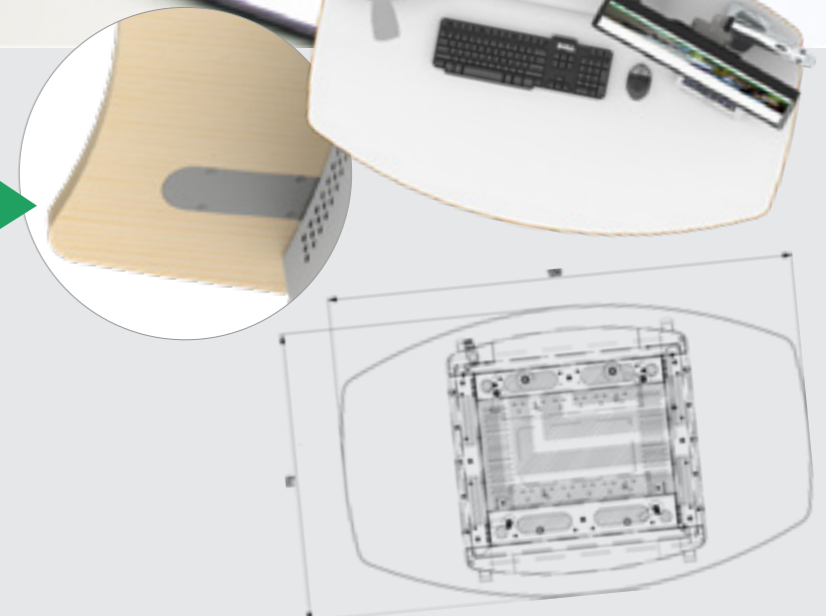

Customise your worktops!

We offer this service on all lecterns that is completely customisable to your requirements, ensuring the consistency of hole sizes and locations. This service reduces disruption and dust on site or in rack build environments.

With our in-house machining service, we also offer the option to integrate wiring into the worktop using cable channels.