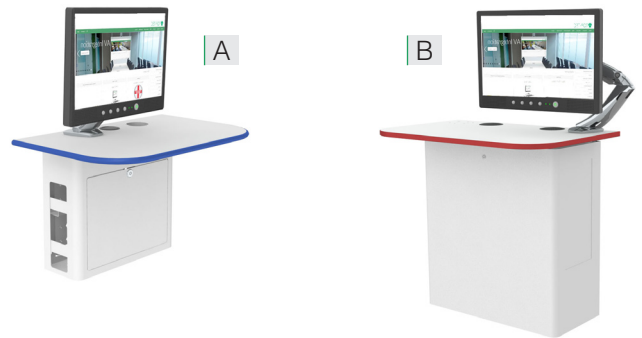

Models

JUNO A	JUNO-A
JUNO B	JUNO-B
JUNO C	JUNO-C
JUNO HA	JUNO-X-EHA-1

Included

- Choice of standard paint, worktop & edge banding finishes
- 3x rack shelves (available on JUNO B & C, not JUNO A)
- 11U half / 5U full rack space (available on JUNO B & C)
- Worktops are supplied with a depth of 25-40mm

Additional Cost

- Non-standard paint, worktop & edge banding finishes
- Desktop machining
- Vinyl or printed branding (vinyl only on JUNO B)
- 485-Y01 screen wall mount
- Monitor arm (ENDO 72 or 82)
- Control panel housing (JUNO-CPH-TBH-XA)

Dimensions

JUNO A
H: 470mm   W: 730mm   D: 480mm

JUNO B / JUNO C
H: 700mm   W: 800mm   D: 500mm

Standard Paint Finishes

Standard Worktop & Edge Banding Finishes

Make it your own!

We offer a range of non-standard colours and finishes. Many custom colours can be supplied at standard pricing but may incur an additional cost.

A

B

w/ removable panel enabling easy access for maintenance