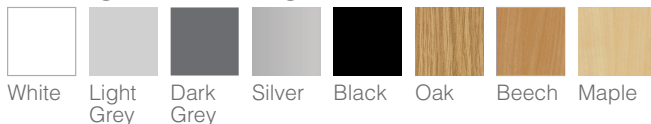

Dimensions

Duet
H: 760mm W: 1340mm D: 750mm

Bespoke width
H: 760mm W: 1100-2000mm D: 750mm

Standard Paint Finishes

Standard Worktop & Edge Banding Finishes

No aperture

12U Aperture Half Width

4U Aperture Full Width (vertical)
12U Aperture Half Width

Make it your own!

We offer a range of non-standard colours and finishes. Many custom colours can be supplied at standard pricing but may incur an additional cost.