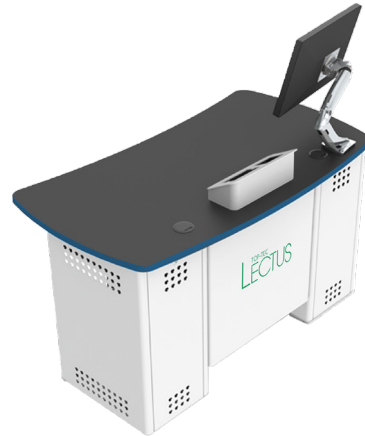

PRODUCT DETAILS

LECTUS

LECTUS is a desk style lectern for teaching and presenting. Whilst similar to standard seminar room desking, LECTUS features a 4U rack (vertical plus 2U half width or 12U half width per leg), excellent internal cable management and an articulated ENDO monitor arm for presenter comfort.

Our user facing doors come with the choice of three aperture styles. If none of our standard styles meet your requirements a bespoke aperture design option is available.

Features

- 2x 2U 19" internal rack units
- Range of door options
- Articulated monitor arm
- Front and rear door rack access

Stylish design
Small desk style lectern to compliment any learning environment.

Models

| | |
|---------|---------|
| Duet | LTSDT01 |
| Bespoke | LTSDT02 |

Included

- Choice of standard paint, worktop & edge banding finishes
- 2 x 2U secure 19" internal racks
- Articulated monitor arm
- Worktops are supplied with a thickness of 25-40mm

Dimensions

Duet
H: 760mm W: 1340mm D: 750mm

Bespoke width
H: 760mm W: 1100-2000mm D: 750mm

Standard Paint Finishes

Standard Worktop & Edge Banding Finishes

No aperture

12U Aperture Half Width

4U Aperture Full Width (vertical)
12U Aperture Half Width