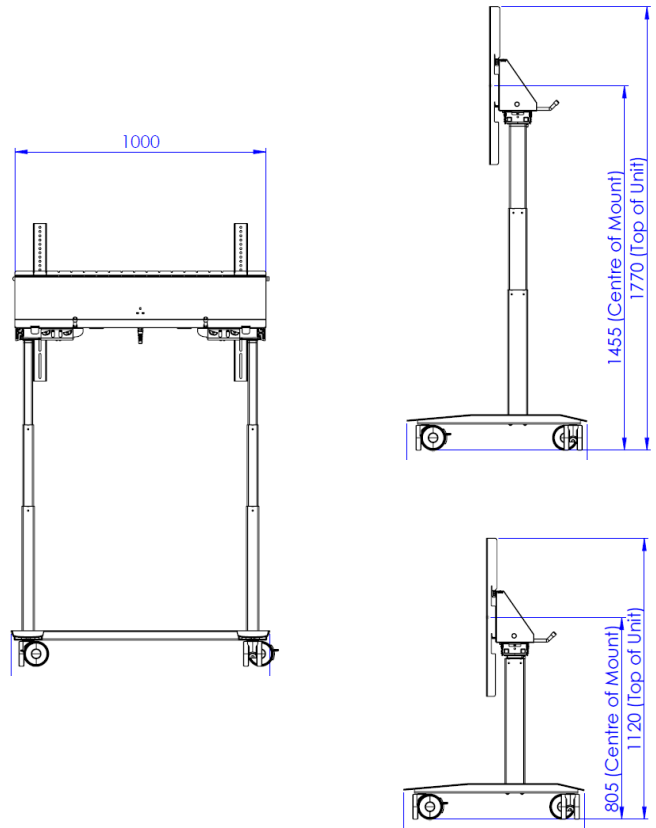

Models

Levigator Trolley	LR2T
Levigator Wall Mount	LR2W

Specification

- Black metalwork finish
- Secure screen mount
- Secure storage space behind screen
- 4x 4" castors / 2x lockable (Trolley only)

Additional cost

- White metalwork finish
- Hook-on laptop shelf (Trolley only)
- Sound bar / camera shelf
- Plastic screen shroud (Trolley only)
- Vinyl branding

Product dimensions

Trolley	Screen mount centres
W: 1042mm D: 719mm	H: 805 - 1455mm
Wall Mount	Screen mount centres
W: 1013mm D: 353mm	H: 820 - 1460mm

Screen VESA / Weights

	VESA (MAX)	Weight (MAX)
Trolley	800 x 600	80kg
Wall Mount	800 x 600	100kg

Standard paint finishes

Black

White

Additional cost

Please note: Height adjustable legs only available on black (included) or white (additional cost).