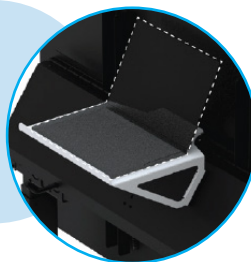

Levigator HA

Trolley: 800x600 VESA / 80kg

Wall mount: 800x600 VESA / 100kg

Levigator HA is an electronically height adjustable trolley and wall mounted solution, ideal for mounting large screens for classroom, boardroom, reception and office environments.

Levigator HA offers a more cost effective and streamlined solution to help easily incorporate height adjustable screens into a variety of spaces.

- Electrically height adjustable.
- Trolley and wall-mounted versions.
- Secure storage behind the screen for AV equipment.
- Hook on laptop shelf and screen shrouds accessories + branding.

Height adjustable

Screen electrically rises and falls to suit user preference.

Easy screen deployment

High quality castors for easy room-to-room manoeuvrability.

Secure your equipment

Lockable storage space behind the screen securely encloses your AV equipment and conceals the screen locking bar.

Adjust the screen to your preferred working height
805 - 1455mm screen mount centres

Trolley and wall mounted versions available

Secure storage space behind the screen

Hook-on laptop shelf options

Screen shroud option + vinyl branding