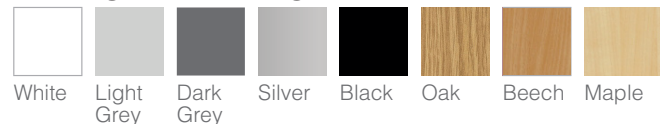

Standard Paint Finishes

Standard Worktop & Edge Banding Finishes

Dimensions

PLECTRUM REVERSE 3
H: 440 / 730 / 990mm W: 1440mm D: 1372mm

PLECTRUM REVERSE 5
H: 730 or 990mm W: 1440mm D: 2271mm

PLECTRUM REVERSE 7
H: 730 or 990mm W: 1440mm D: 2675mm