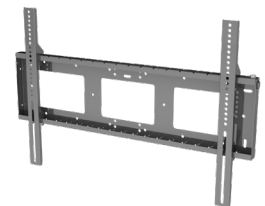

SINGLE SCREEN MOUNTS

485-Y

Product Code	485-Y01	485-Y02	485-Y03
Screen Size	23" - 37"	37" - 60"	60"+
VESA (MAX)	454mm(W) x 259mm(H)	825mm(W) x 445mm(H)	1065mm(W) x 445mm(H)
VESA (01A/02A)	454mm(W) x 259mm(H)	825mm(W) x 445mm(H)	-
Screen Weight (MAX)	80kg	80kg	80kg
Tilt	6° downward	6° downward	6° downward
Wall Mounting Centres	562mm(W) x 283mm(H)	902mm(W) x 388mm(H)	1202mm(W) x 388mm(H)
Price	£206	£232	£299

JUPITER

w/ push button lock

Product Code	JUPITER01-PBL	JUPITER02-PBL	JUPITER03-PBL
Screen Size	23" - 37"	37" - 60"	60"+
VESA (MAX)	400mm(W) x 400mm(H)	400mm(W) x 700mm(H)	600mm(W) x 800mm(H)
Screen Weight (MAX)	125kg	95kg	100kg
Tilt	X	X	X
Wall Mounting Centres	490mm(W) x 180mm(H)	809mm(W) x 180mm(H)	905mm(W) x 180mm(H)
Price	£193	£193	£297

*all screen mounts can be fixed to ceiling, please ask for guidance

JUPITER-LITE

w/ padlock

Product Code	J-LITE01	J-LITE02	J-LITE02 (Portrait)
Screen Size	23" - 37"	37" - 60"	37" - 60"
VESA (MAX)	400mm(W) x 400mm(H)	400mm(W) x 700mm(H)	400mm(W) x 600mm(H)
Screen Weight (MAX)	125kg	95kg	125kg
Tilt	X	X	X
Wall Mounting Centres	490mm(W) x 180mm(H)	809mm(W) x 180mm(H)	490mm(W) x 180mm(H)
Price	£133	£148	£148

DUAL SCREEN MOUNTS

JUPITER Mounts

Product Code	JUPITER01/2-PBL	JUPITER02/2-PBL	JUPITER03/2-PBL
Screen Size	23" - 37"	37" - 60"	60"+
VESA (per screen) (MAX)	2x screen width 780mm based on 400mm wide VESA mount	2x screen width 1140mm based on 400mm wide VESA mount	2 x screen width 1400mm based on 600mm wide VESA Mount
Screen Weight (MAX)	90kg total	165kg total	135kg total
Tilt	X	X	X
Wall Mounting Centres	490mm(W) x 180mm(H)	809mm(W) x 180mm(H)	1950mm(W) x 210mm(H)
Price	£289	£289	£384