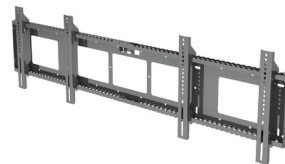

SINGLE SCREEN MOUNTS

485-Y

Product Code	485-Y01	485-Y02	485-Y03
Screen Size	23" - 37"	37" - 60"	60"+
VESA (MAX)	454mm(W) x 259mm(H)	825mm(W) x 445mm(H)	1065mm(W) x 445mm(H)
VESA (01A/02A)	454mm(W) x 259mm(H)	825mm(W) x 445mm(H)	-
Screen Weight (MAX)	80kg	80kg	80kg
Tilt	6° downward	6° downward	6° downward
Wall Mounting Centres	562mm(W) x 283mm(H)	902mm(W) x 388mm(H)	1202mm(W) x 388mm(H)
Price	£206	£232	£299

JUPITER

w/ push button lock

Product Code	JUPITER01-PBL	JUPITER02-PBL	JUPITER03-PBL
Screen Size	23" - 37"	37" - 60"	60"+
VESA (MAX)	400mm(W) x 400mm(H)	400mm(W) x 700mm(H)	600mm(W) x 800mm(H)
Screen Weight (MAX)	125kg	95kg	100kg
Tilt	X	X	X
Wall Mounting Centres	490mm(W) x 180mm(H)	809mm(W) x 180mm(H)	905mm(W) x 180mm(H)
Price	£193	£193	£297

*all screen mounts can be fixed to ceiling, please ask for guidance

JUPITER-LITE

w/ padlock

Product Code	J-LITE01	J-LITE02	J-LITE02 (Portrait)
Screen Size	23" - 37"	37" - 60"	37" - 60"
VESA (MAX)	400mm(W) x 400mm(H)	400mm(W) x 700mm(H)	400mm(W) x 600mm(H)
Screen Weight (MAX)	125kg	95kg	125kg
Tilt	X	X	X
Wall Mounting Centres	490mm(W) x 180mm(H)	809mm(W) x 180mm(H)	490mm(W) x 180mm(H)
Price	£133	£148	£148

DUAL SCREEN MOUNTS

JUPITER Mounts

Product Code	JUPITER01/2-PBL	JUPITER02/2-PBL	JUPITER03/2-PBL
Screen Size	23" - 37"	37" - 60"	60"+
VESA (per screen) (MAX)	2x screen width 780mm based on 400mm wide VESA mount	2x screen width 1140mm based on 400mm wide VESA mount	2 x screen width 1400mm based on 600mm wide VESA Mount
Screen Weight (MAX)	90kg total	165kg total	135kg total
Tilt	X	X	X
Wall Mounting Centres	490mm(W) x 180mm(H)	809mm(W) x 180mm(H)	1950mm(W) x 210mm(H)
Price	£289	£289	£384