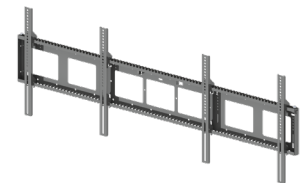

SINGLE SCREEN MOUNTS

485-Y

Product Code	485-Y01	485-Y02	485-Y03
Screen Size	23" - 37"	37" - 60"	60"+
VESA (MAX)	454mm(W) x 259mm(H)	825mm(W) x 445mm(H)	1065mm(W) x 445mm(H)
VESA (01A/02A)	454mm(W) x 259mm(H)	825mm(W) x 445mm(H)	-
Screen Weight (MAX)	80kg	80kg	80kg
Tilt	6° downward	6° downward	6° downward
Wall Mounting Centres	562mm(W) x 283mm(H)	902mm(W) x 388mm(H)	1202mm(W) x 388mm(H)
Price	£206	£232	£299

JUPITER

w/ push button lock

Product Code	JUPITER01-PBL	JUPITER02-PBL	JUPITER03-PBL
Screen Size	23" - 37"	37" - 60"	60"+
VESA (MAX)	400mm(W) x 400mm(H)	400mm(W) x 700mm(H)	600mm(W) x 800mm(H)
Screen Weight (MAX)	125kg	95kg	100kg
Tilt	X	X	X
Wall Mounting Centres	490mm(W) x 180mm(H)	809mm(W) x 180mm(H)	905mm(W) x 180mm(H)
Price	£193	£193	£297

*all screen mounts can be fixed to ceiling, please ask for guidance

JUPITER-LITE

w/ padlock

Product Code	J-LITE01	J-LITE02	J-LITE02 (Portrait)
Screen Size	23" - 37"	37" - 60"	37" - 60"
VESA (MAX)	400mm(W) x 400mm(H)	400mm(W) x 700mm(H)	400mm(W) x 600mm(H)
Screen Weight (MAX)	125kg	95kg	125kg
Tilt	X	X	X
Wall Mounting Centres	490mm(W) x 180mm(H)	809mm(W) x 180mm(H)	490mm(W) x 180mm(H)
Price	£133	£148	£148

DUAL SCREEN MOUNTS

JUPITER Mounts

Product Code	JUPITER01/2-PBL	JUPITER02/2-PBL	JUPITER03/2-PBL
Screen Size	23" - 37"	37" - 60"	60"+
VESA (per screen) (MAX)	2x screen width 780mm based on 400mm wide VESA mount	2x screen width 1140mm based on 400mm wide VESA mount	2 x screen width 1400mm based on 600mm wide VESA Mount
Screen Weight (MAX)	90kg total	165kg total	135kg total
Tilt	X	X	X
Wall Mounting Centres	490mm(W) x 180mm(H)	809mm(W) x 180mm(H)	1950mm(W) x 210mm(H)
Price	£289	£289	£384