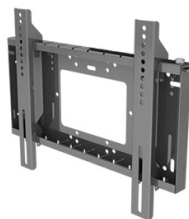

SINGLE SCREEN MOUNTS

485-Y

Product Code	485-Y01	485-Y02	485-Y03
Screen Size	23" - 37"	37" - 60"	60"+
VESA (MAX)	454mm(W) x 259mm(H)	825mm(W) x 445mm(H)	1065mm(W) x 445mm(H)
VESA (01A/02A)	454mm(W) x 259mm(H)	825mm(W) x 445mm(H)	-
Screen Weight (MAX)	80kg	80kg	80kg
Tilt	6° downward	6° downward	6° downward
Wall Mounting Centres	562mm(W) x 283mm(H)	902mm(W) x 388mm(H)	1202mm(W) x 388mm(H)
Price	£206	£232	£299

JUPITER

w/ push button lock

Product Code	JUPITER01-PBL	JUPITER02-PBL	JUPITER03-PBL
Screen Size	23" - 37"	37" - 60"	60"+
VESA (MAX)	400mm(W) x 400mm(H)	400mm(W) x 700mm(H)	600mm(W) x 800mm(H)
Screen Weight (MAX)	125kg	95kg	100kg
Tilt	X	X	X
Wall Mounting Centres	490mm(W) x 180mm(H)	809mm(W) x 180mm(H)	905mm(W) x 180mm(H)
Price	£193	£193	£297

*all screen mounts can be fixed to ceiling, please ask for guidance

JUPITER-LITE

w/ padlock

Product Code	J-LITE01	J-LITE02	J-LITE02 (Portrait)
Screen Size	23" - 37"	37" - 60"	37" - 60"
VESA (MAX)	400mm(W) x 400mm(H)	400mm(W) x 700mm(H)	400mm(W) x 600mm(H)
Screen Weight (MAX)	125kg	95kg	125kg
Tilt	X	X	X
Wall Mounting Centres	490mm(W) x 180mm(H)	809mm(W) x 180mm(H)	490mm(W) x 180mm(H)
Price	£133	£148	£148

DUAL SCREEN MOUNTS

JUPITER Mounts

Product Code	JUPITER01/2-PBL	JUPITER02/2-PBL	JUPITER03/2-PBL
Screen Size	23" - 37"	37" - 60"	60"+
VESA (per screen) (MAX)	2x screen width 780mm based on 400mm wide VESA mount	2x screen width 1140mm based on 400mm wide VESA mount	2 x screen width 1400mm based on 600mm wide VESA Mount
Screen Weight (MAX)	90kg total	165kg total	135kg total
Tilt	X	X	X
Wall Mounting Centres	490mm(W) x 180mm(H)	809mm(W) x 180mm(H)	1950mm(W) x 210mm(H)
Price	£289	£289	£384