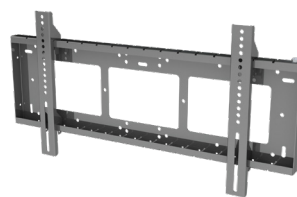

SINGLE SCREEN MOUNTS

485-Y

Product Code	485-Y01	485-Y02	485-Y03
Screen Size	23" - 37"	37" - 60"	60"+
VESA (MAX)	454mm(W) x 259mm(H)	825mm(W) x 445mm(H)	1065mm(W) x 445mm(H)
VESA (01A/02A)	454mm(W) x 259mm(H)	825mm(W) x 445mm(H)	-
Screen Weight (MAX)	80kg	80kg	80kg
Tilt	6° downward	6° downward	6° downward
Wall Mounting Centres	562mm(W) x 283mm(H)	902mm(W) x 388mm(H)	1202mm(W) x 388mm(H)
Price	£206	£232	£299

JUPITER

w/ push button lock

Product Code	JUPITER01-PBL	JUPITER02-PBL	JUPITER03-PBL
Screen Size	23" - 37"	37" - 60"	60"+
VESA (MAX)	400mm(W) x 400mm(H)	400mm(W) x 700mm(H)	600mm(W) x 800mm(H)
Screen Weight (MAX)	125kg	95kg	100kg
Tilt	X	X	X
Wall Mounting Centres	490mm(W) x 180mm(H)	809mm(W) x 180mm(H)	905mm(W) x 180mm(H)
Price	£193	£193	£297

*all screen mounts can be fixed to ceiling, please ask for guidance

JUPITER-LITE

w/ padlock

Product Code	J-LITE01	J-LITE02	J-LITE02 (Portrait)
Screen Size	23" - 37"	37" - 60"	37" - 60"
VESA (MAX)	400mm(W) x 400mm(H)	400mm(W) x 700mm(H)	400mm(W) x 600mm(H)
Screen Weight (MAX)	125kg	95kg	125kg
Tilt	X	X	X
Wall Mounting Centres	490mm(W) x 180mm(H)	809mm(W) x 180mm(H)	490mm(W) x 180mm(H)
Price	£133	£148	£148

DUAL SCREEN MOUNTS

JUPITER Mounts

Product Code	JUPITER01/2-PBL	JUPITER02/2-PBL	JUPITER03/2-PBL
Screen Size	23" - 37"	37" - 60"	60"+
VESA (per screen) (MAX)	2x screen width 780mm based on 400mm wide VESA mount	2x screen width 1140mm based on 400mm wide VESA mount	2 x screen width 1400mm based on 600mm wide VESA Mount
Screen Weight (MAX)	90kg total	165kg total	135kg total
Tilt	X	X	X
Wall Mounting Centres	490mm(W) x 180mm(H)	809mm(W) x 180mm(H)	1950mm(W) x 210mm(H)
Price	£289	£289	£384