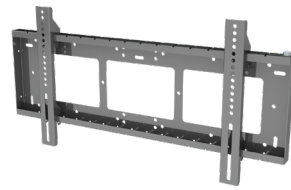

SINGLE SCREEN MOUNTS

485-Y

Product Code	485-Y01	485-Y02	485-Y03
Screen Size	23" - 37"	37" - 60"	60"+
VESA (MAX)	454mm(W) x 259mm(H)	825mm(W) x 445mm(H)	1065mm(W) x 445mm(H)
VESA (01A/02A)	454mm(W) x 259mm(H)	825mm(W) x 445mm(H)	-
Screen Weight (MAX)	80kg	80kg	80kg
Tilt	6° downward	6° downward	6° downward
Wall Mounting Centres	562mm(W) x 283mm(H)	902mm(W) x 388mm(H)	1202mm(W) x 388mm(H)
Price	£206	£232	£299

JUPITER

w/ push button lock

Product Code	JUPITER01-PBL	JUPITER02-PBL	JUPITER03-PBL
Screen Size	23" - 37"	37" - 60"	60"+
VESA (MAX)	400mm(W) x 400mm(H)	400mm(W) x 700mm(H)	600mm(W) x 800mm(H)
Screen Weight (MAX)	125kg	95kg	100kg
Tilt	X	X	X
Wall Mounting Centres	490mm(W) x 180mm(H)	809mm(W) x 180mm(H)	905mm(W) x 180mm(H)
Price	£193	£193	£297

*all screen mounts can be fixed to ceiling, please ask for guidance

JUPITER-LITE

w/ padlock

Product Code	J-LITE01	J-LITE02	J-LITE02 (Portrait)
Screen Size	23" - 37"	37" - 60"	37" - 60"
VESA (MAX)	400mm(W) x 400mm(H)	400mm(W) x 700mm(H)	400mm(W) x 600mm(H)
Screen Weight (MAX)	125kg	95kg	125kg
Tilt	X	X	X
Wall Mounting Centres	490mm(W) x 180mm(H)	809mm(W) x 180mm(H)	490mm(W) x 180mm(H)
Price	£133	£148	£148

DUAL SCREEN MOUNTS

JUPITER Mounts

Product Code	JUPITER01/2-PBL	JUPITER02/2-PBL	JUPITER03/2-PBL
Screen Size	23" - 37"	37" - 60"	60"+
VESA (per screen) (MAX)	2x screen width 780mm based on 400mm wide VESA mount	2x screen width 1140mm based on 400mm wide VESA mount	2 x screen width 1400mm based on 600mm wide VESA Mount
Screen Weight (MAX)	90kg total	165kg total	135kg total
Tilt	X	X	X
Wall Mounting Centres	490mm(W) x 180mm(H)	809mm(W) x 180mm(H)	1950mm(W) x 210mm(H)
Price	£289	£289	£384