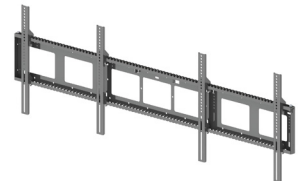

JUPITER

w/ push button lock

| Product Code | JUPITER01-PBL | JUPITER02-PBL | JUPITER03-PBL |
|-----------------------|---------------------|---------------------|---------------------|
| Screen Size | 23" - 37" | 37" - 60" | 60"+ |
| VESA (MAX) | 400mm(W) x 400mm(H) | 400mm(W) x 700mm(H) | 600mm(W) x 800mm(H) |
| Screen Weight (MAX) | 125kg | 95kg | 100kg |
| Tilt | X | X | X |
| Wall Mounting Centres | 490mm(W) x 180mm(H) | 809mm(W) x 180mm(H) | 905mm(W) x 180mm(H) |
| Price | £193 | £193 | £297 |

*all screen mounts can be fixed to ceiling, please ask for guidance

JUPITER-LITE

w/ padlock

| Product Code | J-LITE01 | J-LITE02 | J-LITE02 (Portrait) |
|-----------------------|---------------------|---------------------|---------------------|
| Screen Size | 23" - 37" | 37" - 60" | 37" - 60" |
| VESA (MAX) | 400mm(W) x 400mm(H) | 400mm(W) x 700mm(H) | 400mm(W) x 600mm(H) |
| Screen Weight (MAX) | 125kg | 95kg | 125kg |
| Tilt | X | X | X |
| Wall Mounting Centres | 490mm(W) x 180mm(H) | 809mm(W) x 180mm(H) | 490mm(W) x 180mm(H) |
| Price | £133 | £148 | £148 |

DUAL SCREEN MOUNTS

JUPITER Mounts

| Product Code | JUPITER01/2-PBL | | JUPITER02/2-PBL | | JUPITER03/2-PBL | |
|-------------------------|---------------------|-----------------------|---------------------|-----------------------|----------------------|-----------------------|
| Screen Size | 23" - 37" | | 37" - 60" | | 60"+ | |
| VESA (per screen) (MAX) | VESA (mm) | Screen Width MAX (mm) | VESA (mm) | Screen Width MAX (mm) | VESA (mm) | Screen Width MAX (mm) |
| | 100 | 1121 | 100 | 1458.7 | 100 | 1908.7 |
| | 200 | 1021 | 200 | 1358.7 | 200 | 1808.7 |
| | 300 | 921 | 300 | 1258.7 | 300 | 1708.7 |
| | 400 | 821 | 400 | 1158.7 | 400 | 1608.7 |
| Screen Weight (MAX) | 90kg total | | 165kg total | | 135kg total | |
| Tilt | X | | X | | X | |
| Wall Mounting Centres | 490mm(W) x 180mm(H) | | 809mm(W) x 180mm(H) | | 1950mm(W) x 210mm(H) | |
| Price | £289 | | £289 | | £384 | |