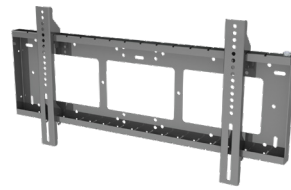

SINGLE SCREEN MOUNTS

485-Y

| Product Code | 485-Y01 | 485-Y02 | 485-Y03 |
|-----------------------|---------------------|---------------------|----------------------|
| Screen Size | 23" - 37" | 37" - 60" | 60"+ |
| VESA (MAX) | 454mm(W) x 259mm(H) | 825mm(W) x 445mm(H) | 1065mm(W) x 445mm(H) |
| VESA (01A/02A) | 454mm(W) x 259mm(H) | 825mm(W) x 445mm(H) | - |
| Screen Weight (MAX) | 80kg | 80kg | 80kg |
| Tilt | 6° downward | 6° downward | 6° downward |
| Wall Mounting Centres | 562mm(W) x 283mm(H) | 902mm(W) x 388mm(H) | 1202mm(W) x 388mm(H) |
| Price | £206 | £232 | £299 |

JUPITER

w/ push button lock

| Product Code | JUPITER01-PBL | JUPITER02-PBL | JUPITER03-PBL |
|-----------------------|---------------------|---------------------|---------------------|
| Screen Size | 23" - 37" | 37" - 60" | 60"+ |
| VESA (MAX) | 400mm(W) x 400mm(H) | 400mm(W) x 700mm(H) | 600mm(W) x 800mm(H) |
| Screen Weight (MAX) | 125kg | 95kg | 100kg |
| Tilt | X | X | X |
| Wall Mounting Centres | 490mm(W) x 180mm(H) | 809mm(W) x 180mm(H) | 905mm(W) x 180mm(H) |
| Price | £193 | £193 | £297 |

*all screen mounts can be fixed to ceiling, please ask for guidance

JUPITER-LITE

w/ padlock

| Product Code | J-LITE01 | J-LITE02 | J-LITE02 (Portrait) |
|-----------------------|---------------------|---------------------|---------------------|
| Screen Size | 23" - 37" | 37" - 60" | 37" - 60" |
| VESA (MAX) | 400mm(W) x 400mm(H) | 400mm(W) x 700mm(H) | 400mm(W) x 600mm(H) |
| Screen Weight (MAX) | 125kg | 95kg | 125kg |
| Tilt | X | X | X |
| Wall Mounting Centres | 490mm(W) x 180mm(H) | 809mm(W) x 180mm(H) | 490mm(W) x 180mm(H) |
| Price | £133 | £148 | £148 |