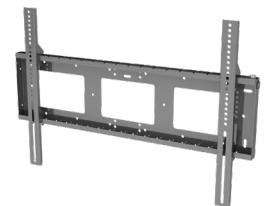

SINGLE SCREEN MOUNTS

485-Y

| Product Code | 485-Y01 | 485-Y02 | 485-Y03 |
|-----------------------|---------------------|---------------------|----------------------|
| Screen Size | 23" - 37" | 37" - 60" | 60"+ |
| VESA (MAX) | 454mm(W) x 259mm(H) | 825mm(W) x 445mm(H) | 1065mm(W) x 445mm(H) |
| VESA (01A/02A) | 454mm(W) x 259mm(H) | 825mm(W) x 445mm(H) | - |
| Screen Weight (MAX) | 80kg | 80kg | 80kg |
| Tilt | 6° downward | 6° downward | 6° downward |
| Wall Mounting Centres | 562mm(W) x 283mm(H) | 902mm(W) x 388mm(H) | 1202mm(W) x 388mm(H) |
| Price | £206 | £232 | £299 |

JUPITER

w/ push button lock

| Product Code | JUPITER01-PBL | JUPITER02-PBL | JUPITER03-PBL |
|-----------------------|---------------------|---------------------|---------------------|
| Screen Size | 23" - 37" | 37" - 60" | 60"+ |
| VESA (MAX) | 400mm(W) x 400mm(H) | 400mm(W) x 700mm(H) | 600mm(W) x 800mm(H) |
| Screen Weight (MAX) | 125kg | 95kg | 100kg |
| Tilt | X | X | X |
| Wall Mounting Centres | 490mm(W) x 180mm(H) | 809mm(W) x 180mm(H) | 905mm(W) x 180mm(H) |
| Price | £193 | £193 | £297 |

*all screen mounts can be fixed to ceiling, please ask for guidance

JUPITER-LITE

w/ padlock

| Product Code | J-LITE01 | J-LITE02 | J-LITE02 (Portrait) |
|-----------------------|---------------------|---------------------|---------------------|
| Screen Size | 23" - 37" | 37" - 60" | 37" - 60" |
| VESA (MAX) | 400mm(W) x 400mm(H) | 400mm(W) x 700mm(H) | 400mm(W) x 600mm(H) |
| Screen Weight (MAX) | 125kg | 95kg | 125kg |
| Tilt | X | X | X |
| Wall Mounting Centres | 490mm(W) x 180mm(H) | 809mm(W) x 180mm(H) | 490mm(W) x 180mm(H) |
| Price | £133 | £148 | £148 |