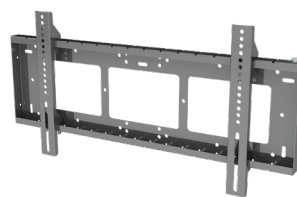

SINGLE SCREEN MOUNTS

485-Y

| Product Code | 485-Y01 | 485-Y02 | 485-Y03 |
|-----------------------|---------------------|---------------------|----------------------|
| Screen Size | 23" - 37" | 37" - 60" | 60"+ |
| VESA (MAX) | 454mm(W) x 259mm(H) | 825mm(W) x 445mm(H) | 1065mm(W) x 445mm(H) |
| VESA (01A/02A) | 454mm(W) x 259mm(H) | 825mm(W) x 445mm(H) | - |
| Screen Weight (MAX) | 80kg | 80kg | 80kg |
| Tilt | 6° downward | 6° downward | 6° downward |
| Wall Mounting Centres | 562mm(W) x 283mm(H) | 902mm(W) x 388mm(H) | 1202mm(W) x 388mm(H) |
| Price | £206 | £232 | £299 |

JUPITER

w/ push button lock

| Product Code | JUPITER01-PBL | JUPITER02-PBL | JUPITER03-PBL |
|-----------------------|---------------------|---------------------|---------------------|
| Screen Size | 23" - 37" | 37" - 60" | 60"+ |
| VESA (MAX) | 400mm(W) x 400mm(H) | 400mm(W) x 700mm(H) | 600mm(W) x 800mm(H) |
| Screen Weight (MAX) | 125kg | 95kg | 100kg |
| Tilt | X | X | X |
| Wall Mounting Centres | 490mm(W) x 180mm(H) | 809mm(W) x 180mm(H) | 905mm(W) x 180mm(H) |
| Price | £193 | £193 | £297 |

*all screen mounts can be fixed to ceiling, please ask for guidance

JUPITER-LITE

w/ padlock

| Product Code | J-LITE01 | J-LITE02 | J-LITE02 (Portrait) |
|-----------------------|---------------------|---------------------|---------------------|
| Screen Size | 23" - 37" | 37" - 60" | 37" - 60" |
| VESA (MAX) | 400mm(W) x 400mm(H) | 400mm(W) x 700mm(H) | 400mm(W) x 600mm(H) |
| Screen Weight (MAX) | 125kg | 95kg | 125kg |
| Tilt | X | X | X |
| Wall Mounting Centres | 490mm(W) x 180mm(H) | 809mm(W) x 180mm(H) | 490mm(W) x 180mm(H) |
| Price | £133 | £148 | £148 |