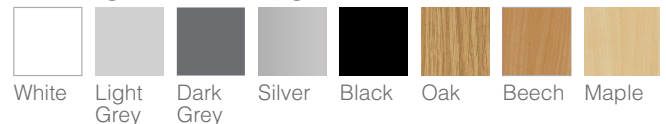

Contemporary design
Stylish lectern designed to provide a dynamic focal point for lectures.

Models

Mono	NEPT-WRWK-12/14/16
Standard	NEP-WRWKMONO-12/14/16
Plus	NEP-WRWKPLUS-12/14/16

Included

- Choice of standard paint, worktop & edge banding finishes
- 12U/14U/16U rack space
- Half U's open in door (as standard)
- Monitor arm (ENDO72 or 82)
- Castors
- Shelving kits with back and side stops
- Worktops are supplied with a thickness of 25mm

Additional Cost

- Non-standard paint, worktop & edge banding finishes
- Visualiser housing
- Control panel housing
- Desktop machining
- Writing surface inlay
- Vinyl branding / wrap

Dimensions

12U - Mono			
H: 726mm	W: 595mm	D: 665mm	
12U - Standard			
H: 815mm	W: 945mm	D: 665mm	
12U - Plus			
H: 904mm	W: 1295mm	D: 665mm	
14U - Mono			
H: 726mm	W: 595mm	D: 665mm	
14U - Standard			
H: 815mm	W: 945mm	D: 665mm	
14U - Plus			
H: 904mm	W: 1295mm	D: 665mm	
16U - Mono			
H: 726mm	W: 595mm	D: 665mm	
16U - Standard			
H: 815mm	W: 945mm	D: 665mm	
16U - Plus			
H: 904mm	W: 1295mm	D: 665mm	

Standard Paint Finishes

Standard Worktop & Edge Banding Finishes

Make it your own!

We offer a range of non-standard colours and finishes. Many custom colours can be supplied at standard pricing but may incur an additional cost.