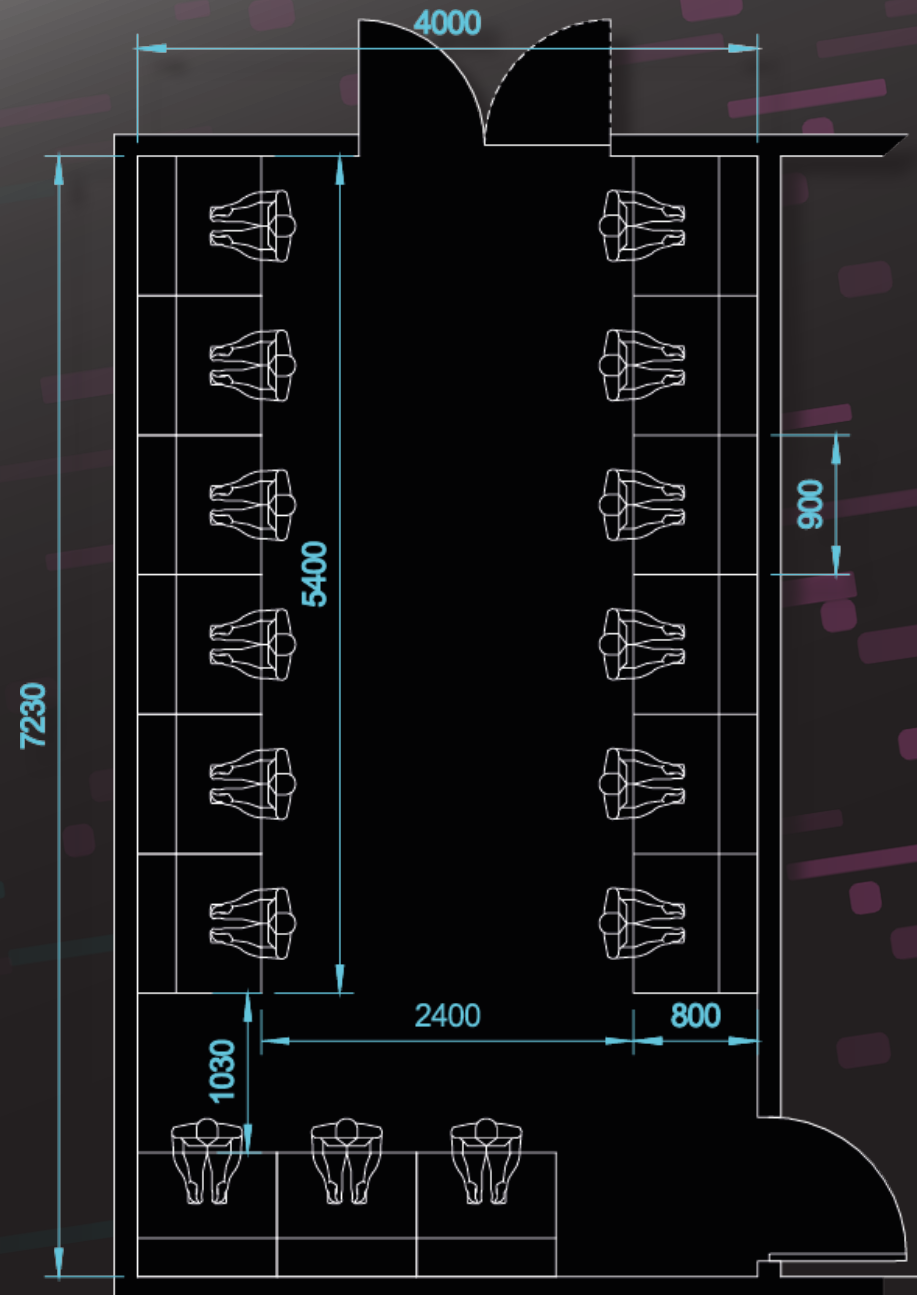

Runshaw College really liked the new solution and wanted to discuss next steps to see how many workstations could fit into the room.

Let us do what we do best...

TOP-TEC offered 2D room layouts to help maximise the use out of the smaller space alongside 3D product renders of the gaming stations so that the college could begin to visualise how the workstations would look.