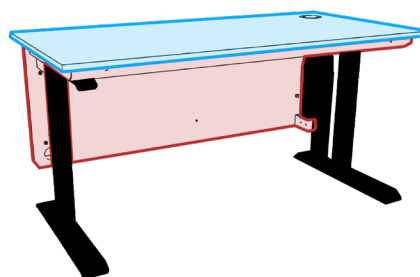

Dimensions

Widths: 1200 / 1400 / 1600 / 1800
D: 700mm
H: 760 - 1200mm

Standard paint finishes

Standard worktop & edge banding finishes

Make it your own!

We offer a wide range of non standard colours and finishes. Custom colours can be supplied at standard pricing but may incur an additional cost.