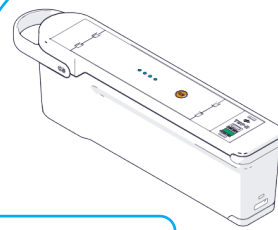

Piccolo

Animate Dock

Animate Charger Base (Triple)

Animate Battery

Charging Trolley

**Please note:** Orion also requires the use of a charging base or trolley, which must be purchased separately.

Modular USB A + C ports allow for repair rather than replacing the whole battery if a port is damaged