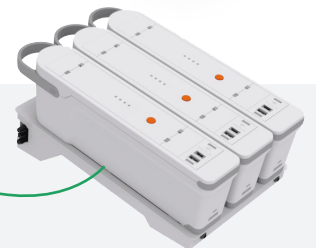

Orion | FREEDOM TO MOVE POWER TO LEARN

Orion is a battery powered, height adjustable podium, ideal for spaces where access to power outlets is limited or non-existent.

These flexible podiums help create technology enriched environments where ever you like!

Orion features a portable Animate Battery for BYOD device charging anywhere, eliminating the safety risk from trailing mains cables.

The battery can be hotswapped with a fully charged battery pack and charged in a separate dock, allowing for continual use

Animate charger base available for up to three batteries at a time