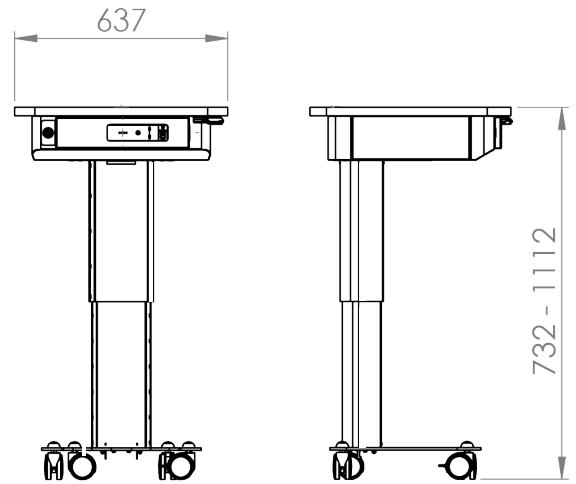

Models

Orion | OR1HA-64

What's included?

- Choice of standard paint, worktop & edge banding finishes
- Cable management beneath the worktop
- Worktops are supplied with a thickness of 25mm
- Castors