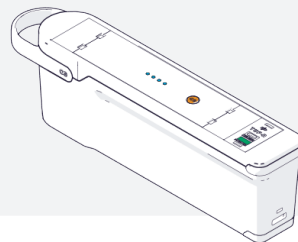

5 hrs charge time from empty to 100% full capacity

Effective cable management
Fully enclosed cable management below the worktop results in a tamper proof design.

Hot swappable batteries
Swap with a fully charged battery pack for continuous use.