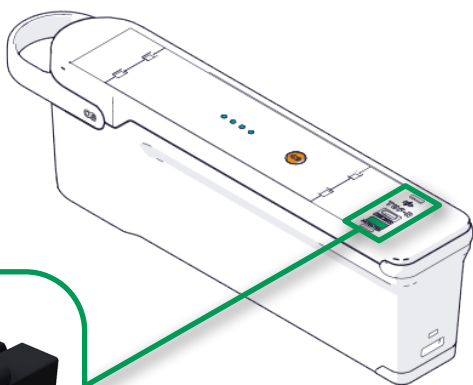

Piccolo

Animate Dock

Animate Charger Base (Triple)

Animate Battery

Charging Trolley

**Please note:** Orion also requires the use of a charging base or trolley, which must be purchased separately.

Modular USB A + C ports allow for repair rather than replacing the whole battery if a port is damaged