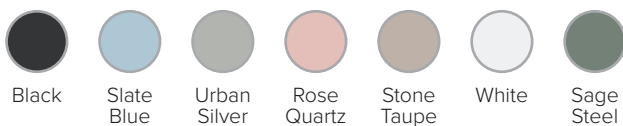

## Additional cost

- Non-standard paint, worktop & edge banding finishes
- 2-tone colour finish (standard paint finishes)
- Animate Charging Trolley (12x bay)
- Animate Charger Base (3x bay)
- Vinyl branding
- Additional Piccolo units
- Additional Animate Battery units

## Battery colour options